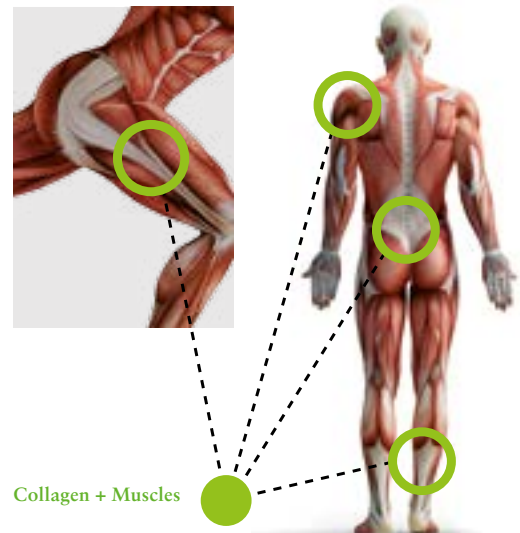

# ShapeUP™ and training reshapes the body

ShapeUP is a natural collagen protein that helps people to quickly get back in shape. It contains BODYBALANCE® – Bioactive Collagen Peptides® that are specially designed to support training effectively and help people achieve their ideal physique more quickly.

## Collagen Peptides BODYBALANCE®

- ▶ Increase lean body mass
- ▶ Decrease fat mass
- ▶ Increase muscle strength

### With ShapeUP and training you can reshape your body

ShapeUP consists exclusively of valuable collagen protein of the highest quality and purity. ShapeUP is proven to support muscle building and helps reduce body fat. It is therefore the perfect supplement for power training.