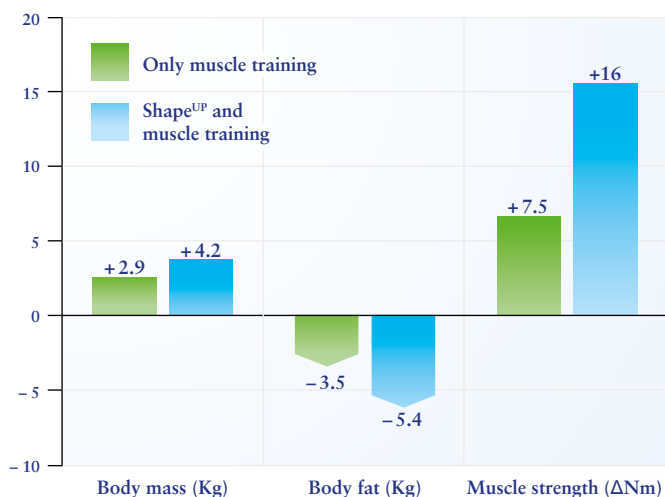

ShapeUP™ and training reshapes the body

ShapeUP is a natural collagen protein that helps people to quickly get back in shape. It contains BODYBALANCE® – Bioactive Collagen Peptides® that are specially designed to support training effectively and help people achieve their ideal physique more quickly.

Collagen Peptides BODYBALANCE®

- Increase lean body mass
- Decrease fat mass
- Increase muscle strength

With ShapeUP and training you can reshape your body